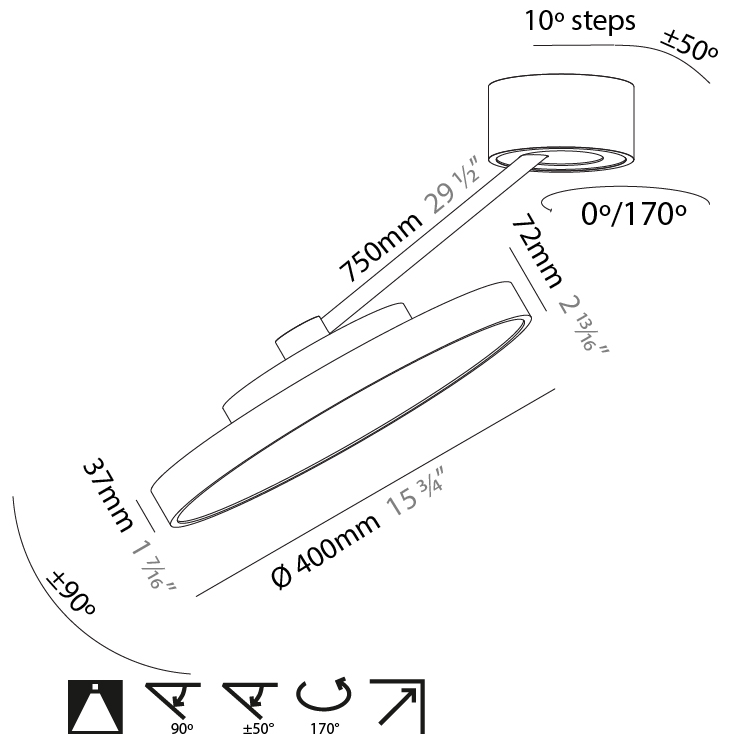

PHYSICAL

Shape: Round
Diameter (mm): 400
Diameter (in): 15 3/4
Height (mm): 72
Height (in): 2 13/16
Max. Overall Height (mm): 870
Max. Overall Height (in): 34 1/4
Extension (mm): 750
Extension (in): 29 1/2
Light Distribution: Adjustable / Direct
Weight (kg): 3.140
Weight (lbs): 6.922
Diffuser: PMMA - Opal / Micro-Prism / Sparkling Secret / Vintage Industrial
Fixture Finish: SSR / BKV / CWI / CRY / HAB / UFT / ITA / RUA / FTG / MYG / LOD / PUS / FRO / FUP / KIA / POP / BLS / SPG / MEY / GOH / GUM / CHC / COM / ABZ / JAG / OBR / MOS / ROR
Fixture Material: Extruded Aluminum / Steel

ELECTRICAL

Lamp Type: LED (Zhaga Standard)
Input Wattage (W): 17
Total Output Wattage (W): 16
Dimming: Tri-Mode (Non-Dimming and Phase Dimming (120Vac only) and 0-10V Dimming)
Driver Included: Yes
Driver Location: Integrated
Driver Type: Constant Current - Universal
Driver Class: Class 2
Input Voltage (V): 120 - 277
Constant Current (MA): 500

LED

Color Temperature (°K): 2700 / 3000 / 3500 / 4000
Max. Delivered Lumen (lm): 1807 / 1943 / 1951 / 1991
Nominal Lumen (lm): 2250 / 2420 / 2430 / 2480
CRI: >90 CRI
Lamp Life (hrs): 50000

OPTICAL

Adjustability: Rotational Canopy 170°; Tilting Canopy ±50°; Tilting Head ±90°

RATINGS AND CERTIFICATIONS

Certified By: Certified for North American Standards
IP rating: IP20