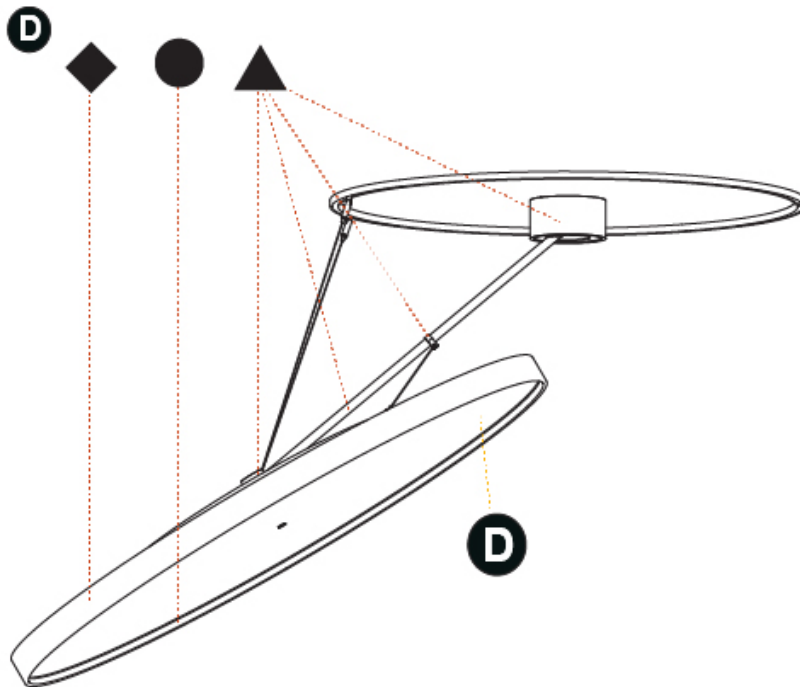

SIGN DIVA DANCER KORONA SUSPENSION

A30883-

PROJECT
TYPE
SPECIFIER
QUANTITY
DATE